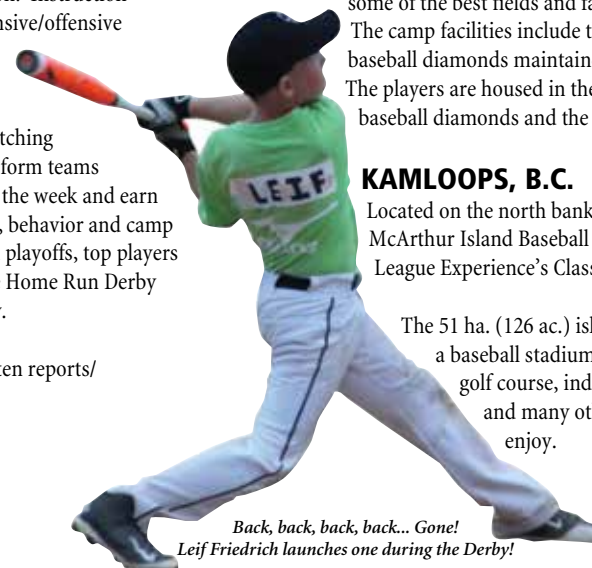

KAMLOOPS, B.C.

Located on the north bank of the Thompson River, McArthur Island Baseball Complex is the home of Big League Experience's Classic Tournaments.

The 51 ha. (126 ac.) island is lavishly equipped with a baseball stadium, numerous playing fields, a golf course, indoor sports centre, bicycle paths and many other amenities for the family to enjoy.